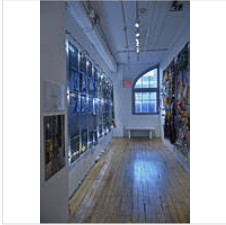

CARTER BURDEN GALLERY

Out of Body

Jan 4, 2024 - Apr 10, 2024 · #534, 548 W 28th St, New York, US

OLIVIA BEENS

Out of Body, 2023-2024
Mixed Media Installation

120 × 222 × 84 in
304.8 × 563.9 × 213.4 cm