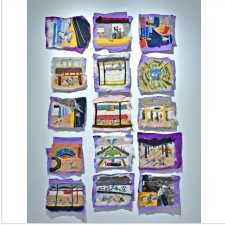

Wood and Mixed Media

6.

**Sarah Bianco**

*Sunday with Dad*, 2018

Left to Right: Eira Writing, Run to Mom, Cartwheel, On the Roof,  
Spike, Run, Watching, Breakfast

Acrylic on Canvas

11 x 17 in each

NFS

7.

**Rachael Smith**

*Pigeons in the Subway*, 2020

Left to Right: Mom, Observer on the Platform, Observer on the Train,  
Bench, Perching, Tunnel, Together, Pigeons in NY, Observer, Explorer,  
Counter, Outside Platform, 34th Street Penn Station, Gather, Rescue