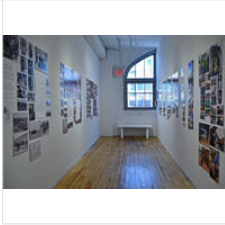

On the Wall:

Sep 7, 2023 - Oct 4, 2023 · #534, 548 W 28th St, New York, US

37.

JANET GOLDNER

Woven Journey, 2023
Photography and Text

72 × 228 × 81 in
182.9 × 579.1 × 205.7 cm

Prints Sold Individually
Price Upon Request