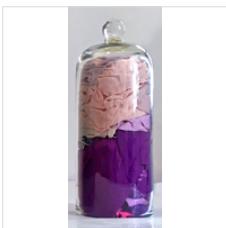

JOY NAGY
Scarf Apothecary, 2020
Vintage scarfs under glass bell jar

14 × 5 × 5 in
35.6 × 12.7 × 12.7 cm

Price Upon Request

SUSAN LISBIN
Testing Waters, 2021
Oil on Canvas

40 × 46 in
101.6 × 116.8 cm

\$4,000