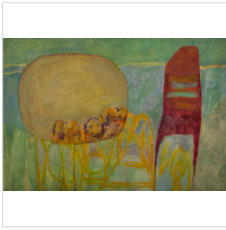

14 × 5 × 5 in
35.6 × 12.7 × 12.7 cm

Price Upon Request

JOY NAGY
Scarf Apothecary , 2020
Vintage scarfs under glass bell jar

14 × 5 × 5 in
35.6 × 12.7 × 12.7 cm

Price Upon Request

SUSAN LISBIN
Quietly Observing, 2021
Oil on Canvas

32 × 42 in
81.3 × 106.7 cm

\$3,500

SUSAN LISBIN
We Can't Pick Time, 2021
Oil on Canvas

34 × 46 in
86.4 × 116.8 cm

\$3,500

SUSAN LISBIN
Layers of Intrigue, 2021
Oil on Canvas

32 × 42 in
81.3 × 106.7 cm

\$3,500