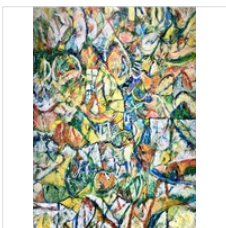

ALAN SETH LEVINE

Untitled, 2018
Acrylic on Canvas

36 × 48 in
91.4 × 121.9 cm

\$2,000

ALAN SETH LEVINE

Untitled, 1971
Acrylic on Wood

22 × 18 1/4 × 9 in
55.9 × 46.4 × 22.9 cm

\$500