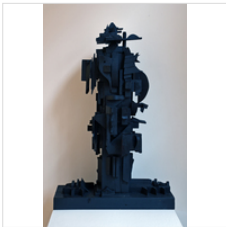

ALAN SETH LEVINE

Untitled, 1971
Acrylic on Wood

24 × 15 1/4 × 7 in
61 × 38.7 × 17.8 cm

$500