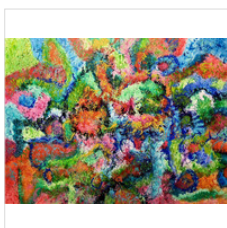

ALAN SETH LEVINE

Untitled, 2007
Acrylic on Canvas

30 × 40 in
76.2 × 101.6 cm

\$1,500

ALAN SETH LEVINE

Untitled, 2016
Acrylic on Canvas

36 × 48 in
91.4 × 121.9 cm

\$1,500