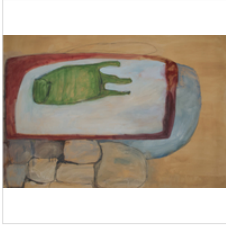

14 × 5 × 5 in
35.6 × 12.7 × 12.7 cm

Price Upon Request

JOY NAGY
Scarf Apothecary , 2020
Vintage scarfs under glass bell jar

14 × 5 × 5 in
35.6 × 12.7 × 12.7 cm

Price Upon Request

SUSAN LISBIN
Quietly Observing, 2021
Oil on Canvas

32 × 42 in
81.3 × 106.7 cm

\$3,500

SUSAN LISBIN
We Can't Pick Time, 2021
Oil on Canvas

34 × 46 in
86.4 × 116.8 cm

\$3,500

SUSAN LISBIN
Layers of Intrigue, 2021
Oil on Canvas

32 × 42 in
81.3 × 106.7 cm

\$3,500