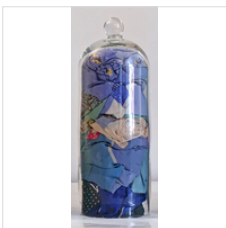

JOY NAGY
Scarf Apothecary , 2020
Vintage scarfs under glass bell jar

14 × 5 × 5 in
35.6 × 12.7 × 12.7 cm

Price Upon Request