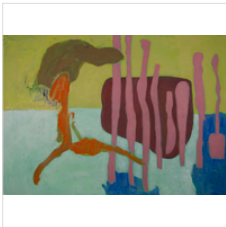

32 × 42 in
81.3 × 106.7 cm

\$3,500

SUSAN LISBIN
We Can't Pick Time, 2021
Oil on Canvas

34 × 46 in
86.4 × 116.8 cm

\$3,500

SUSAN LISBIN
Layers of Intrigue, 2021
Oil on Canvas

32 × 42 in
81.3 × 106.7 cm

\$3,500