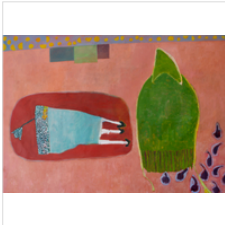

Clear Visions

Jun 2, 2022 - Jun 29, 2022 · #534, 548 W 28th St, New York, US

SUSAN LISBIN

Luxurious Naïveté, 2021
Oil on Canvas

32 × 42 in
81.3 × 106.7 cm

\$3,500

SUSAN LISBIN

Ticket to Dreamland, 2021
Oil on Canvas

34 × 44 in
86.4 × 111.8 cm

\$3,500

GAIL WINBURY

Field of Green V, 2022
Pigment stick and oil on linen

48 × 48 × 2 in
121.9 × 121.9 × 5.1 cm

\$5,000

GAIL WINBURY

Field of Green IX, 2022
Pigment stick, oil, cold wax and charcoal on linen

48 × 48 × 2 in
121.9 × 121.9 × 5.1 cm

\$5,000

GAIL WINBURY

Field of Green II, 2022
Pigment stick, oil and charcoal on canvas

48 × 48 × 2 in
121.9 × 121.9 × 5.1 cm

\$5,000

GAIL WINBURY
Field of Green III, 2022
Pigment stick, oil and charcoal on linen