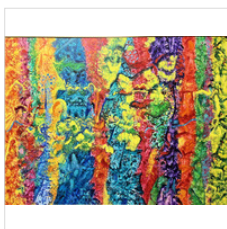

ALAN SETH LEVINE

Untitled, 2016
Acrylic on Canvas

36 × 48 in
91.4 × 121.9 cm

$1,500