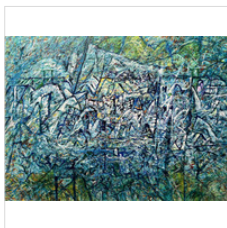

ALAN SETH LEVINE

Untitled, 2004
Acrylic on Canvas

36 × 36 in
91.4 × 91.4 cm

\$1,500

ALAN SETH LEVINE

Untitled, 2008
Acrylic on Canvas

30 × 40 in
76.2 × 101.6 cm

\$1,500