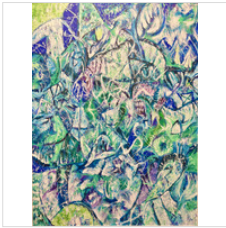

ALAN SETH LEVINE

Untitled, 2015
Acrylic on Canvas

36 × 48 in
91.4 × 121.9 cm

\$2,000

ALAN SETH LEVINE

Untitled, 2004
Acrylic on Canvas

36 × 36 in
91.4 × 91.4 cm

\$1,500