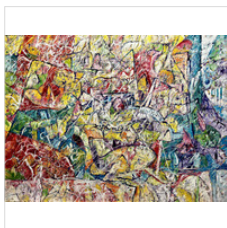

ALAN SETH LEVINE

Untitled, 2004
Acrylic on Canvas

36 × 36 in
91.4 × 91.4 cm

\$1,500

ALAN SETH LEVINE

Untitled, 2008
Acrylic on Canvas

30 × 40 in
76.2 × 101.6 cm

\$1,500