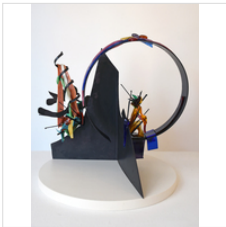

MARY RIESER HEINTJES
Elements 28: Nickel, 2021
Welded Steel Fused with Glass

12 × 11 1/2 × 13 1/2 in
30.5 × 29.2 × 34.3 cm

$28,000