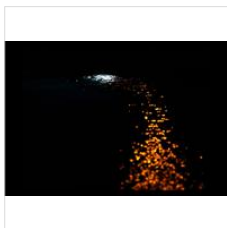

JUDY MAUER
Galaxsea 2, 2020
Photo on Canvas

12 × 16 in
30.5 × 40.6 cm
Editions 1-3 of 3

$200