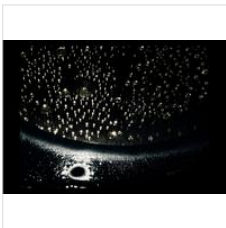

JUDY MAUER
Galaxsea 20, 2020
Photo on Canvas

12 × 16 in
30.5 × 40.6 cm
Editions 1-3 of 3

$200