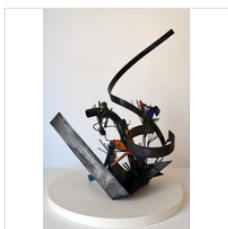

\$12,000

**MARY RIESER HEINTJES**

Elements 17: Chlorine, 2021  
Welded Steel Fused with Glass

14 1/2 × 9 1/2 × 12 in  
36.8 × 24.1 × 30.5 cm

\$20,000

**DAVID CERULLI**

Day After Day, 2021  
Acrylic on Canvas