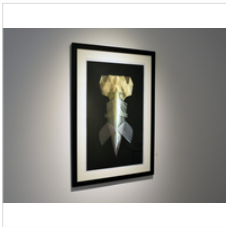

SIDNEY PETER TURNER

Confident and defiant, Perkins in with his nads shimmering with each step. , 2021
Colored Pencil on Paper

35 × 23 in
88.9 × 58.4 cm

$2,100