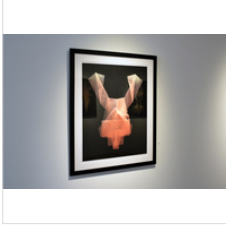

SIDNEY PETER TURNER

The rain was now coming down in buckets. The worms were gasping for air. They pushed the dirt away in a race to the surface., 2021
Colored Pencil on Paper

35 × 24 in
88.9 × 61 cm

$2,100