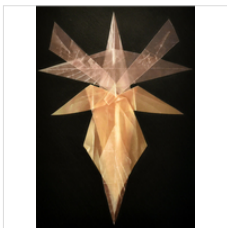

SIDNEY PETER TURNER

$2,100

Scarab beetles were worshipped. Rolling animal dung backwards in a ball. , 2020

35 × 25 in
88.9 × 63.5 cm