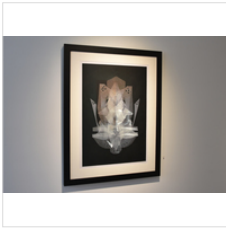

SIDNEY PETER TURNER

The tenderness of the giant assassin hornet, 2021
Colored Pencil on Paper

34 × 25 in
86.4 × 63.5 cm

$2,100