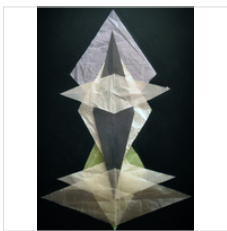

SIDNEY PETER TURNER

$2,100

Litia knew the flood was coming. She also knew that most of her children would perish. Ant larva weren't aquatic. , 2020

Colored Pencil on Paper, Mounted on Cradled Board

34 × 24 in
86.4 × 61 cm