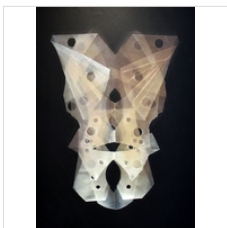

SIDNEY PETER TURNER

$2,100

Sisyphus, 2021

Collage/Acrylic on Cradled Board

34 × 24 in
86.4 × 61 cm