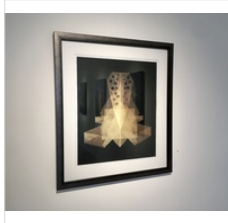

SIDNEY PETER TURNER

$2,100

Night fell fast over the only little pond for miles around. Scorpion and children found a still warm rock to hide the cool night under. Rat snake tasted the air over and over. Something was there..., 2020

Colored Pencil on Paper

28 × 24 in
71.1 × 61 cm