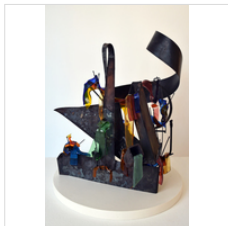

MARY RIESER HEINTJES

Elements 16: Sulfur, 2021
Welded Steel Fused with Glass

14 × 10 × 10 1/2 in
35.6 × 25.4 × 26.7 cm

$12,000