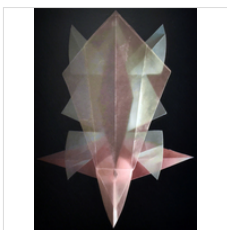

SIDNEY PETER TURNER

$2,100

The horses flew at each other. Browns and greys list in dust and shadow. , 2021

35 × 23 in
88.9 × 58.4 cm